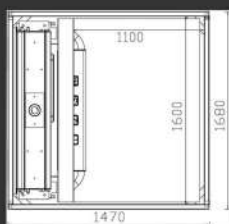

orkanda

05 K

High Quality Home Lift
Good Combination & Option

ILS 05 K

ILS 05 K is ready to gift a good combination between economy and high quality. With capacity up to 500 Kg and there are 30 different platform size to choose.

Platform Size

Width: 700-1100 mm
 Depth: 1100-1600 mm
 1000 mm x 1500 mm (standard)
 1100 mm x 1500 mm (standard)
 1100 mm x 1600 mm (standard)

Lift Dimensions

1470 x 1680 mm

Shaft Color

Standard

RAL 9003

Options

Rate Load

500 Kg

Height Limits

Max travel height 15 m
 Top height 2,3 mm

Stops

Max 5 Floor

Drive System

Screw and Nut